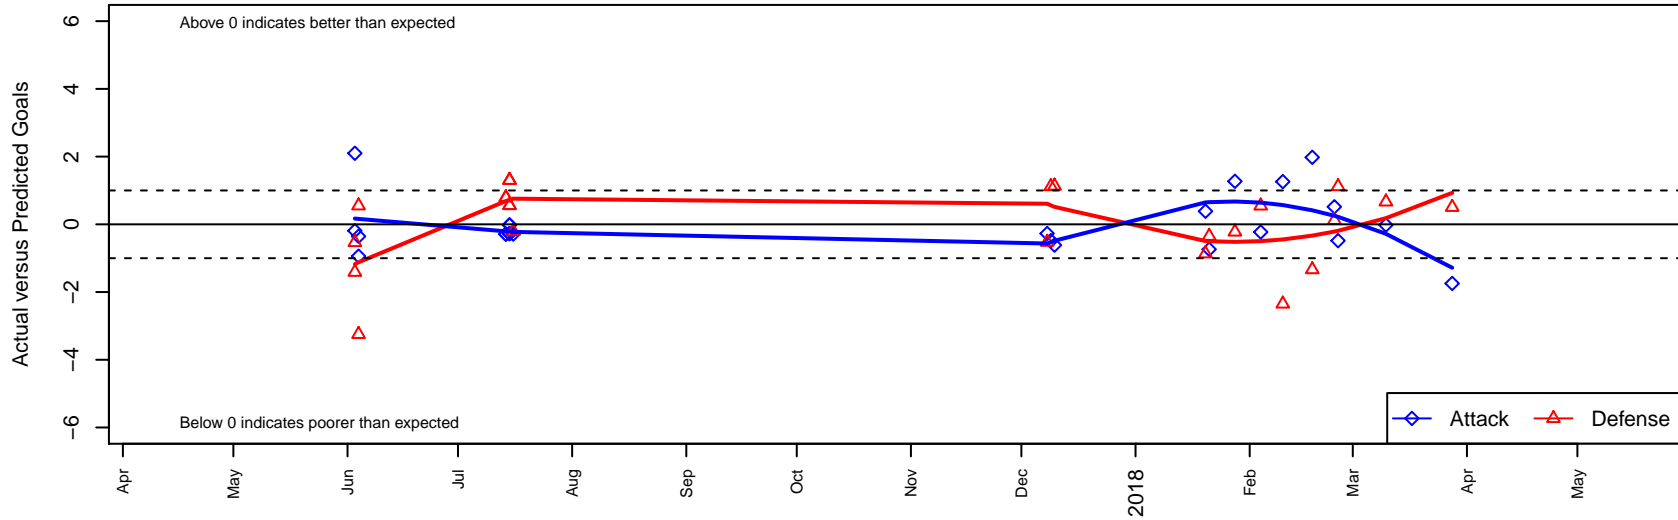

# Westside Timbers Copa TS G02

Westside Timbers  
 Beaverton, OR  
 G02 total strength=1512  
 attack=8.64 defense=16.08  
 spr league = PTT Win G02 Premier

alt names used:  
 WESTSIDE TIMBERS WT G02 COPA TS  
 WESTSIDE TIMBERS WT G02 COPA TS (OR)  
 Westside Timbers 02G Copa BTS

Venues played:  
 2017 Showcase of Champions U16  
 2017 Beaverton Cup U19 Gold  
 2017 Timbers Winter Showcase 2002 FWRL U  
 2017 PTT Winter G02 Premier

**Westside Timbers Copa TS G02**  
 Dots are actual minus expected GF (blue circles) and GA (red triangles).  
 Blue line is smoothed change in attack strength. Red is smoothed change in defense strength.

**attack and defense variance (black dot)  
relative to other teams  
and top 10 in region**

**attack and defense rating  
relative to others at age  
and all opponents in last 13 months**

**Performance relative to 13 month average**