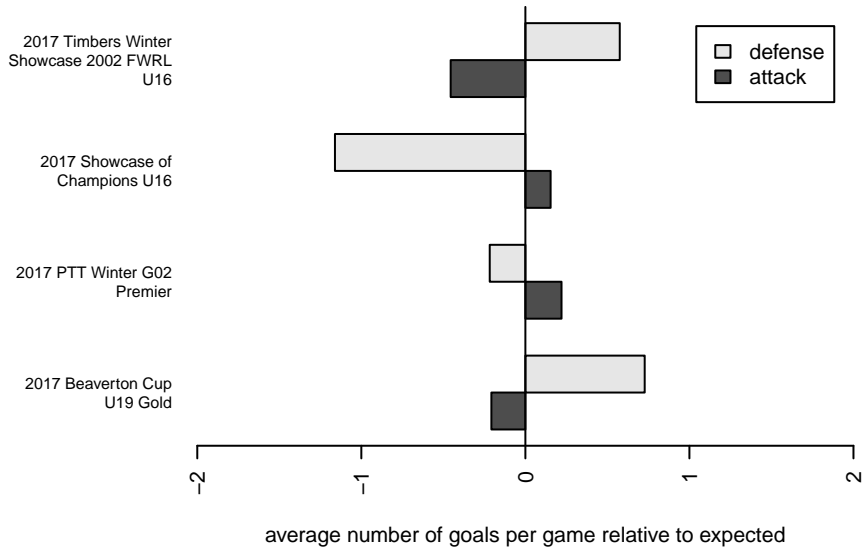

# Westside Timbers Copa TS G02

Westside Timbers  
 Beaverton, OR  
 G02 total strength=1512  
 attack=8.64 defense=16.08  
 spr league = PTT Win G02 Premier

alt names used:  
 WESTSIDE TIMBERS WT G02 COPA TS  
 WESTSIDE TIMBERS WT G02 COPA TS (OR)  
 Westside Timbers 02G Copa BTS

Venues played:  
 2017 Showcase of Champions U16  
 2017 Beaverton Cup U19 Gold  
 2017 Timbers Winter Showcase 2002 FWRL U  
 2017 PTT Winter G02 Premier

**Westside Timbers Copa TS G02**  
 Dots are actual minus expected GF (blue circles) and GA (red triangles).  
 Blue line is smoothed change in attack strength. Red is smoothed change in defense strength.

**attack and defense variance (black dot)  
relative to other teams  
and top 10 in region**

**attack and defense rating  
relative to others at age  
and all opponents in last 13 months**

**Performance relative to 13 month average**